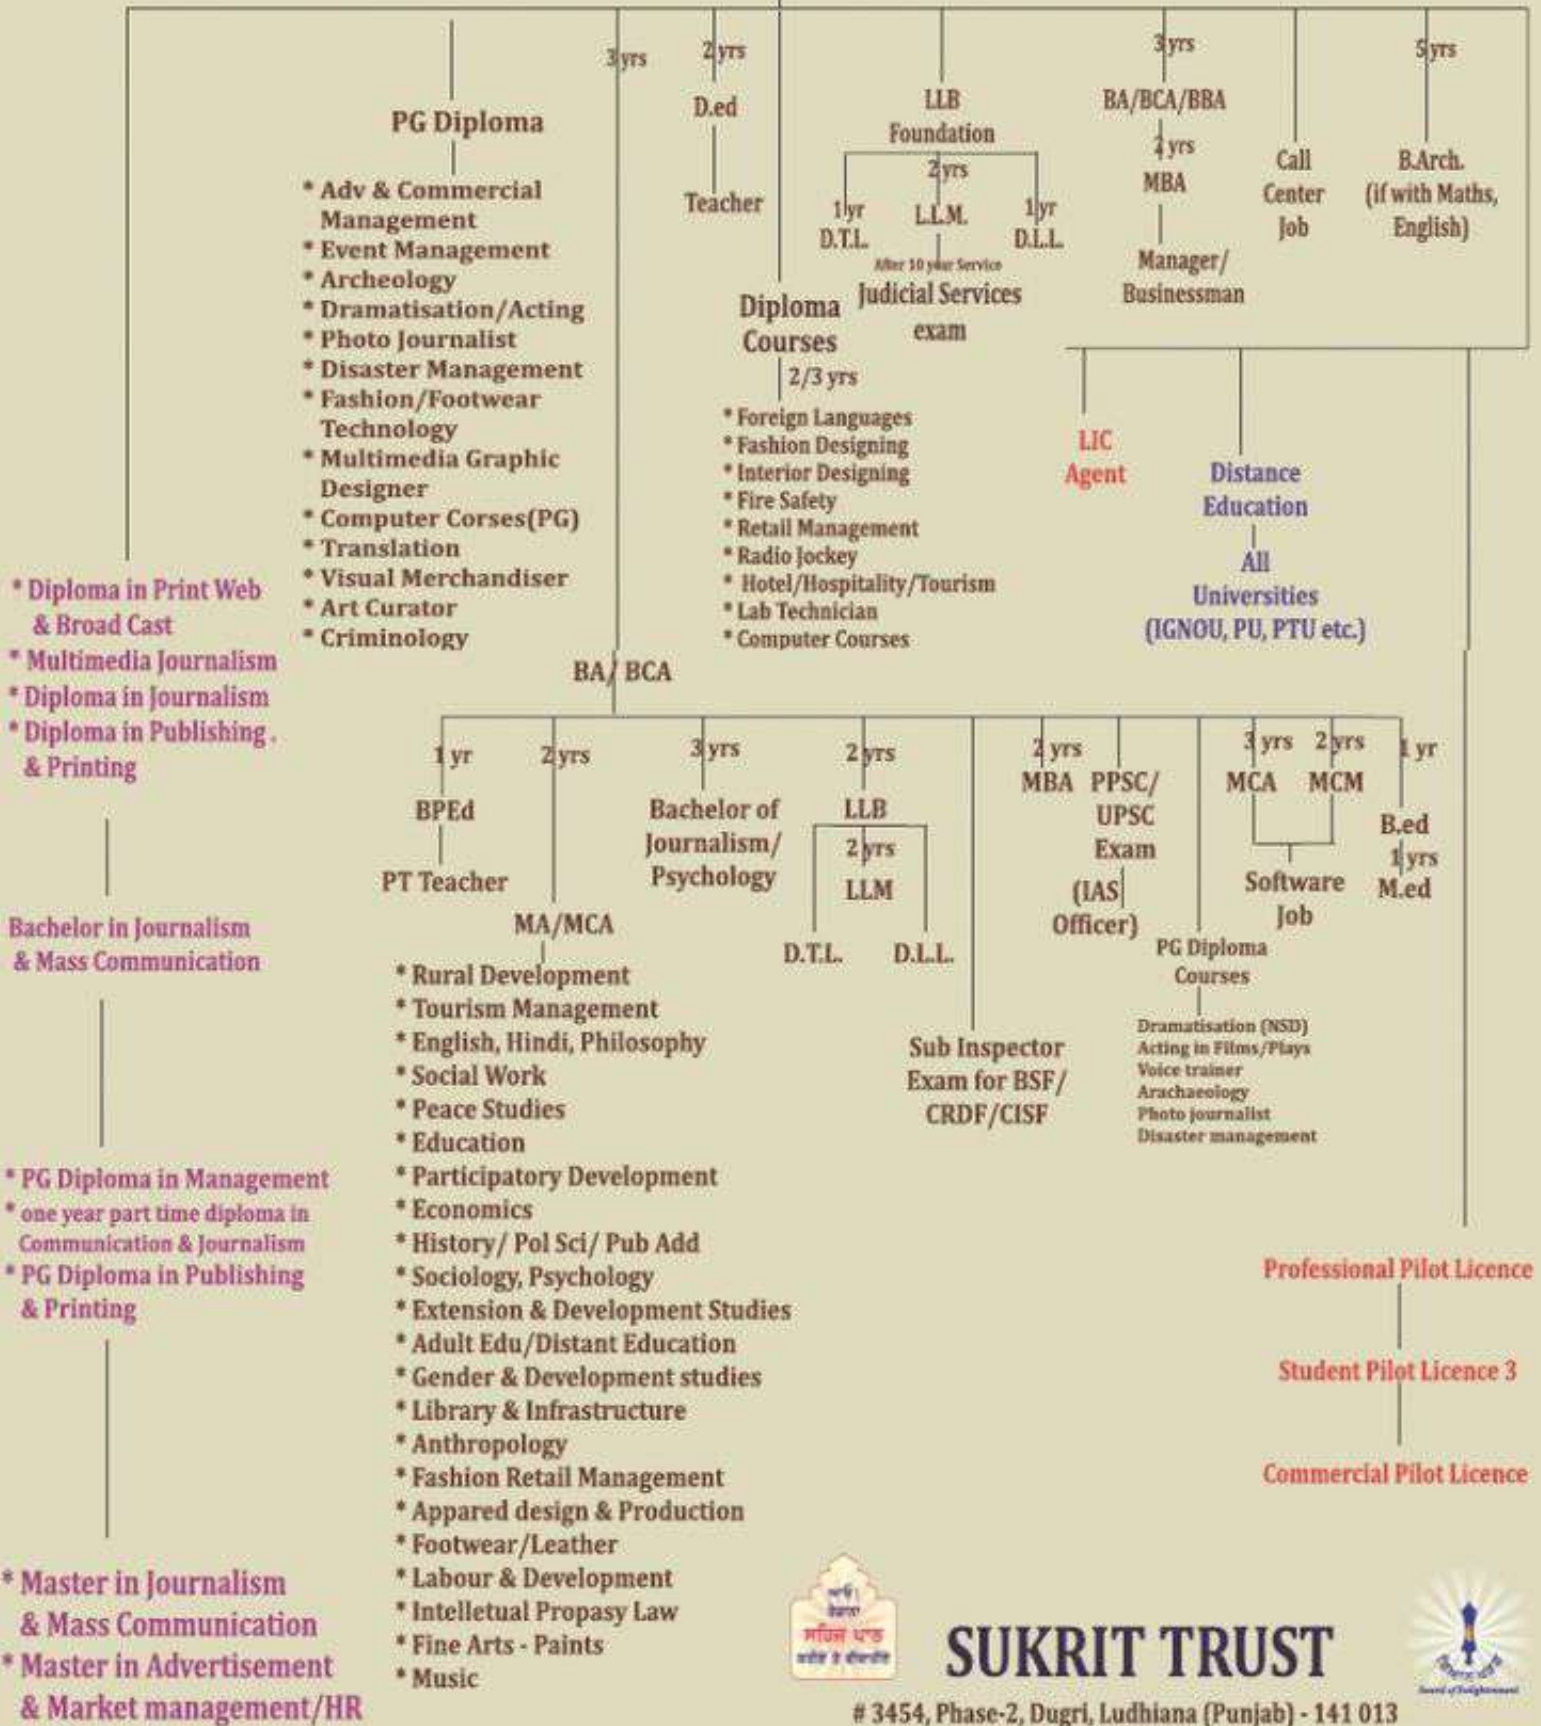

CAREER CHOICES

12th Arts

SUKRIT TRUST

3454, Phase-2, Dugri, Ludhiana (Punjab) - 141 013
Ph: 98556 12004